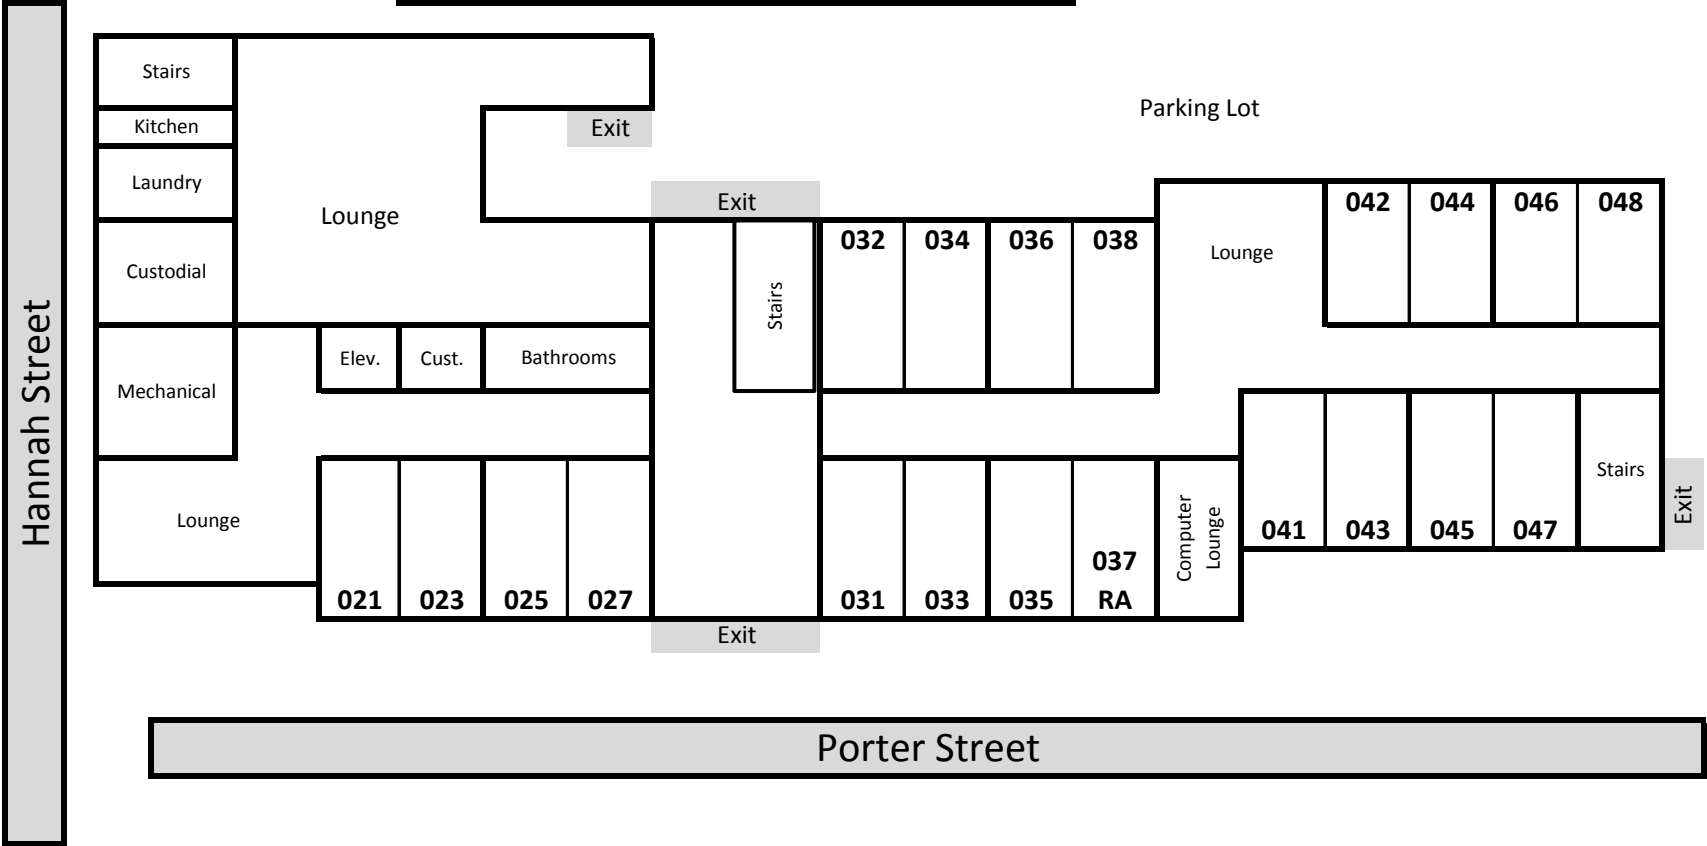

# Whitehouse Hall

Ground Floor

\*\*Not drawn to scale\*\*

Hannah Street

Stairs  
Kitchen  
Laundry  
Custodial  
Mechanical  
Lounge

Lounge  
Elev.  
Cust.  
Bathrooms  
021 023 025 027

Exit  
Exit  
Exit  
Exit

Stairs  
032 034 036 038  
031 033 035 RA

Parking Lot

Lounge  
042 044 046 048  
041 043 045 047  
Stairs

Exit

Porter Street